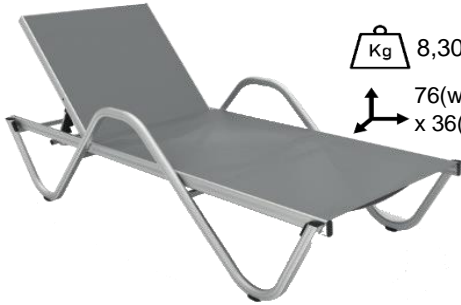

ALUMINIUM SERIES

NEW

VARNA ARM

ALUMINIUM FRAME
WITH TEXTYLENE
SUN LOUNGER

Kg 8,30 kg

76(w) x 185(d)
x 36(h) cm

15 pcs / pallet

420 pcs

40' HC
360 pcs

Textylene color

Cappuccino

Frame color

Anodized
Aluminium

NEW